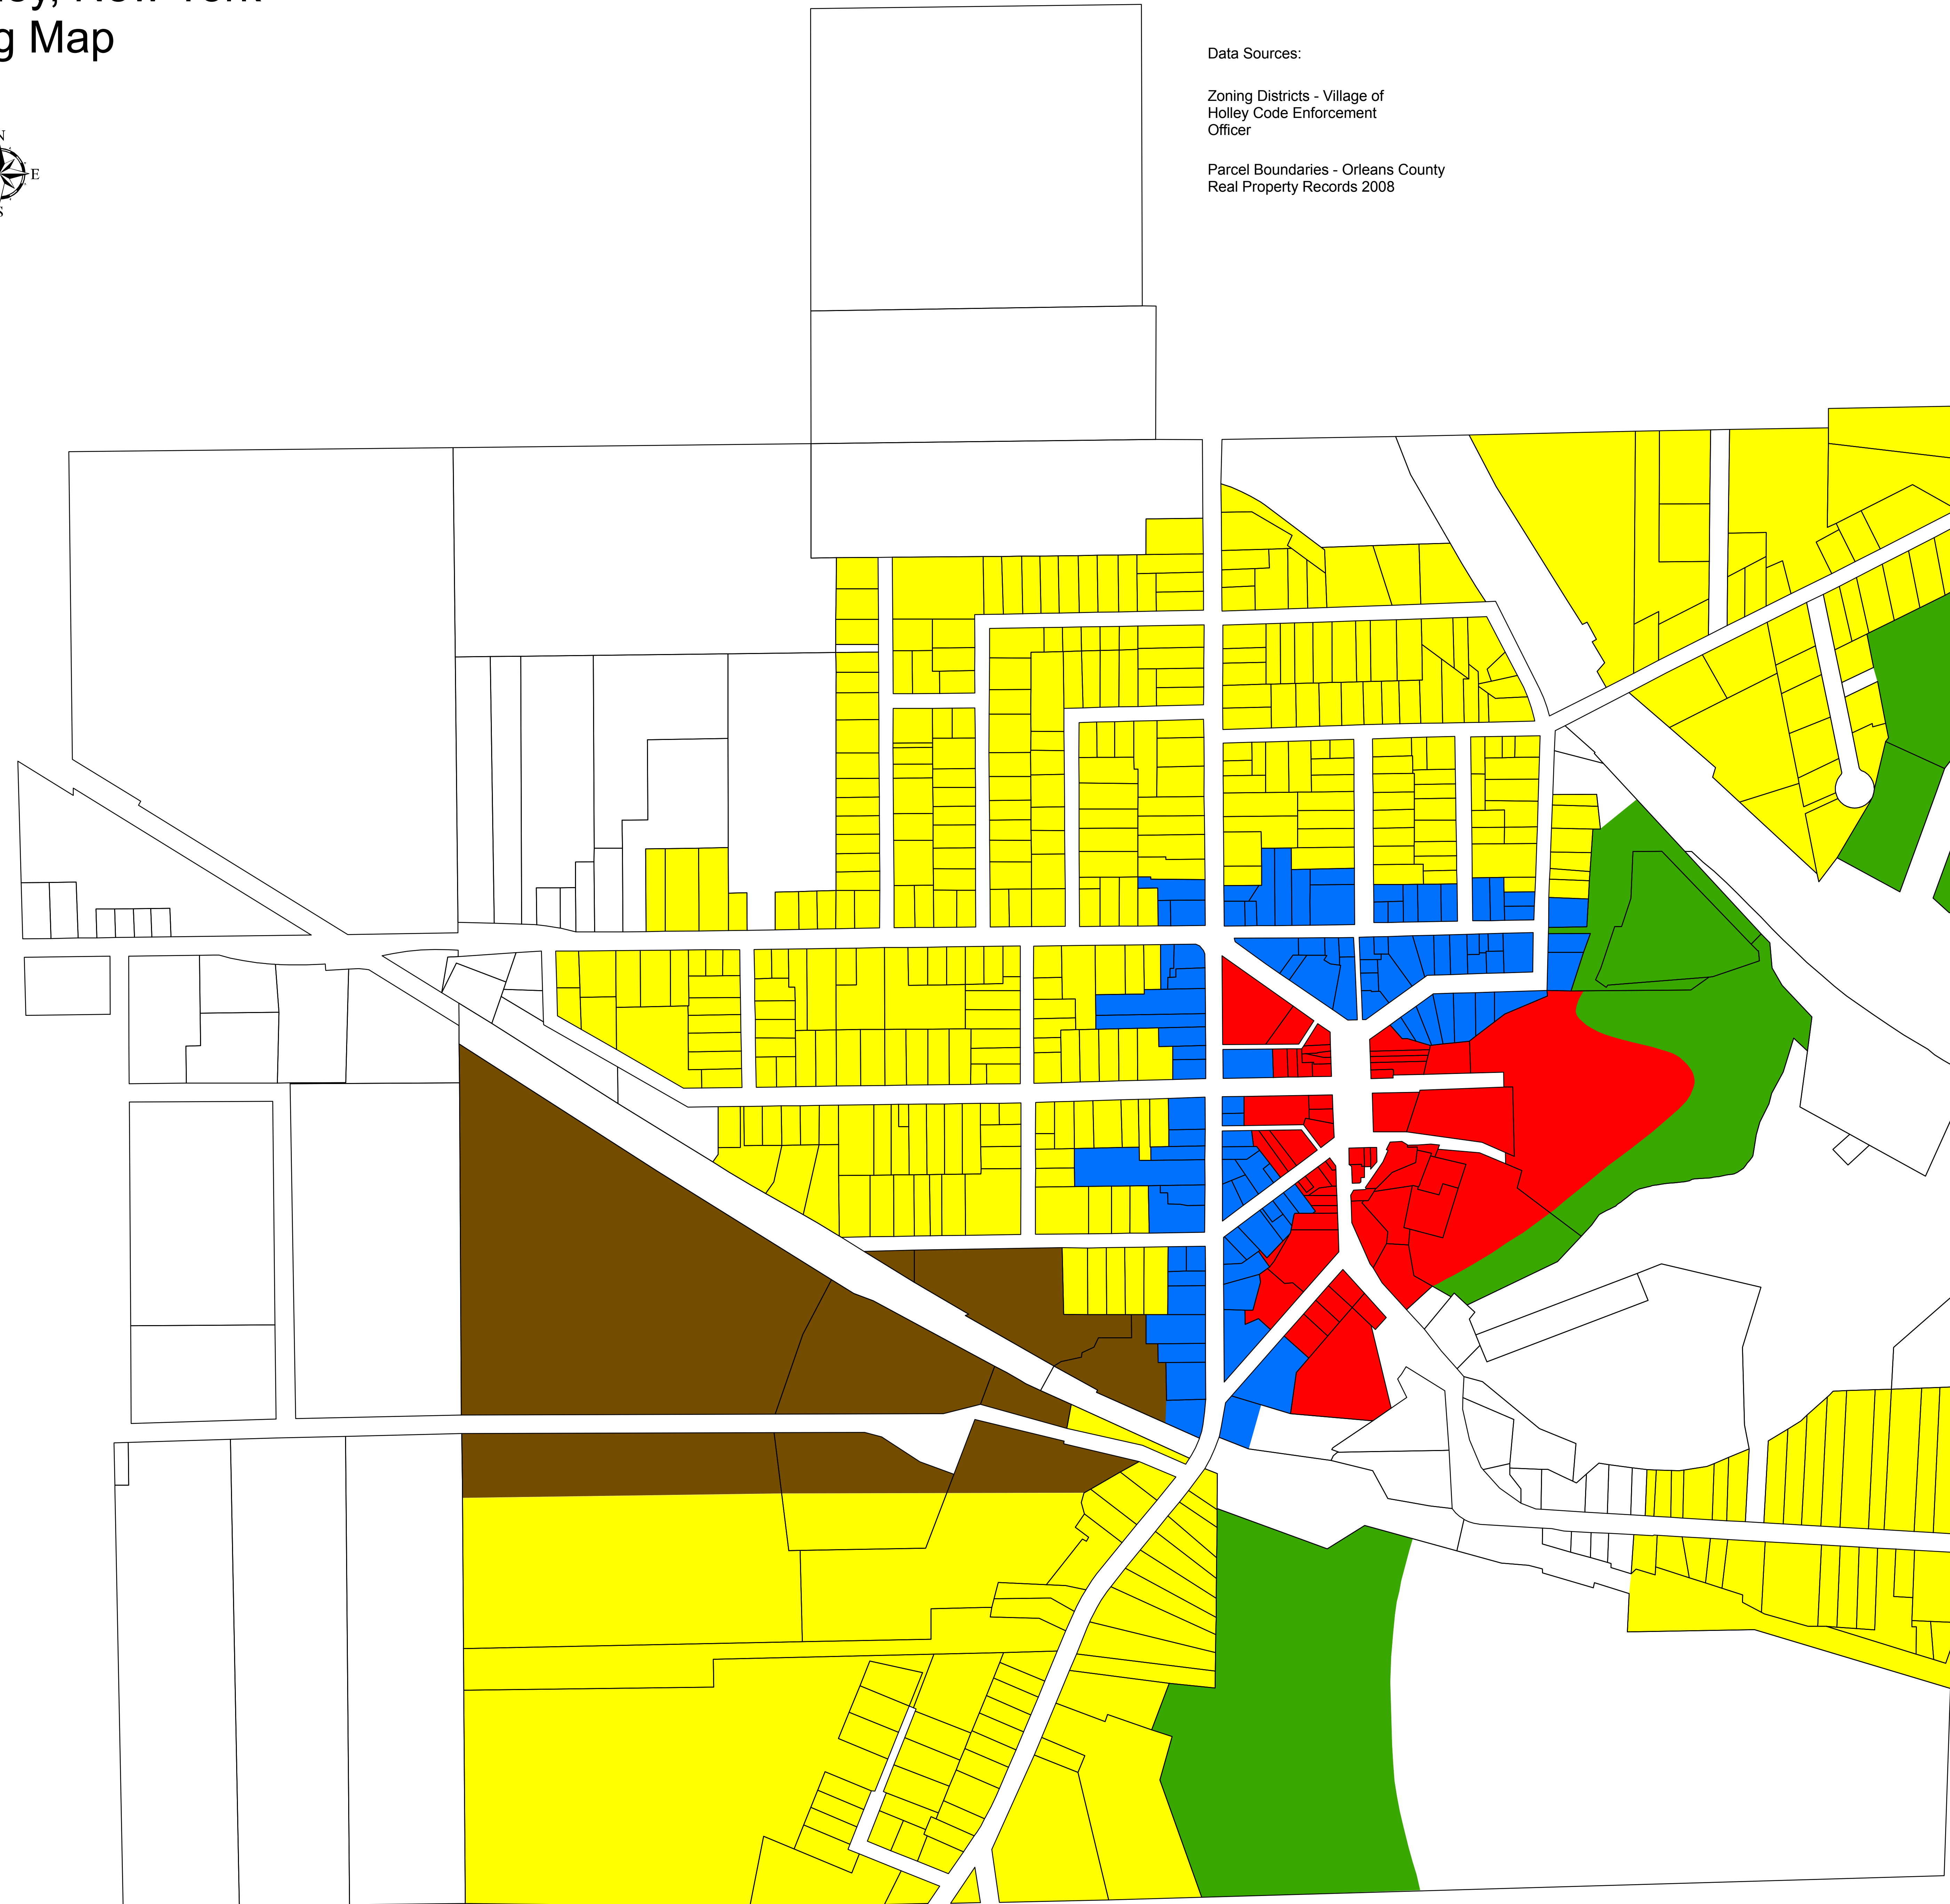

Village of Holley, New York Zoning Map

Data Sources:

Zoning Districts - Village of
Holley Code Enforcement
Officer

Parcel Boundaries - Orleans County
Real Property Records 2008

Legend

-  R-1 District (Single-Family Residential)
-  R-2 District (Multi-Family Residential)
-  C-1 District (Commercial)
-  M-1 District (Industrial)
-  L-C District (Land Conservation)

Prepared 3-28-08 by
Orleans County Department of Planning
and Development